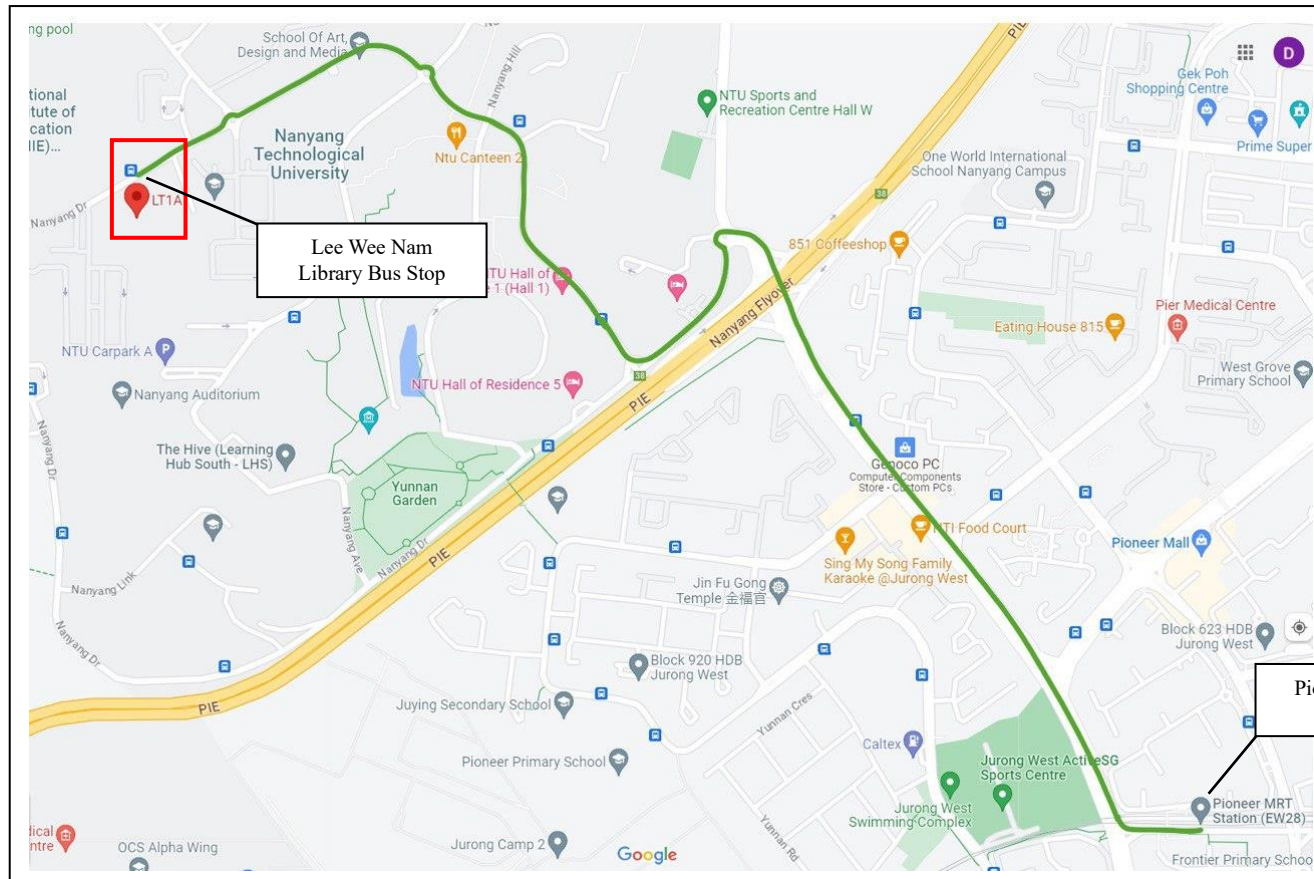

AC2023 – LT1A Venue Map (Day 1, 27th May)

Legend

— SBS Transit Bus – 179

Directions

To get to NTU LT1A, participants can take the following bus service and walk:
- SBS Transit Bus 179 from Pioneer Station Exit A bus stop to Lee Wee Nam Library bus stop

Note: Ushers will be present at bus stop to guide participants to venue

More Info

Follow the AC2023 Telegram Channel for up to date information!