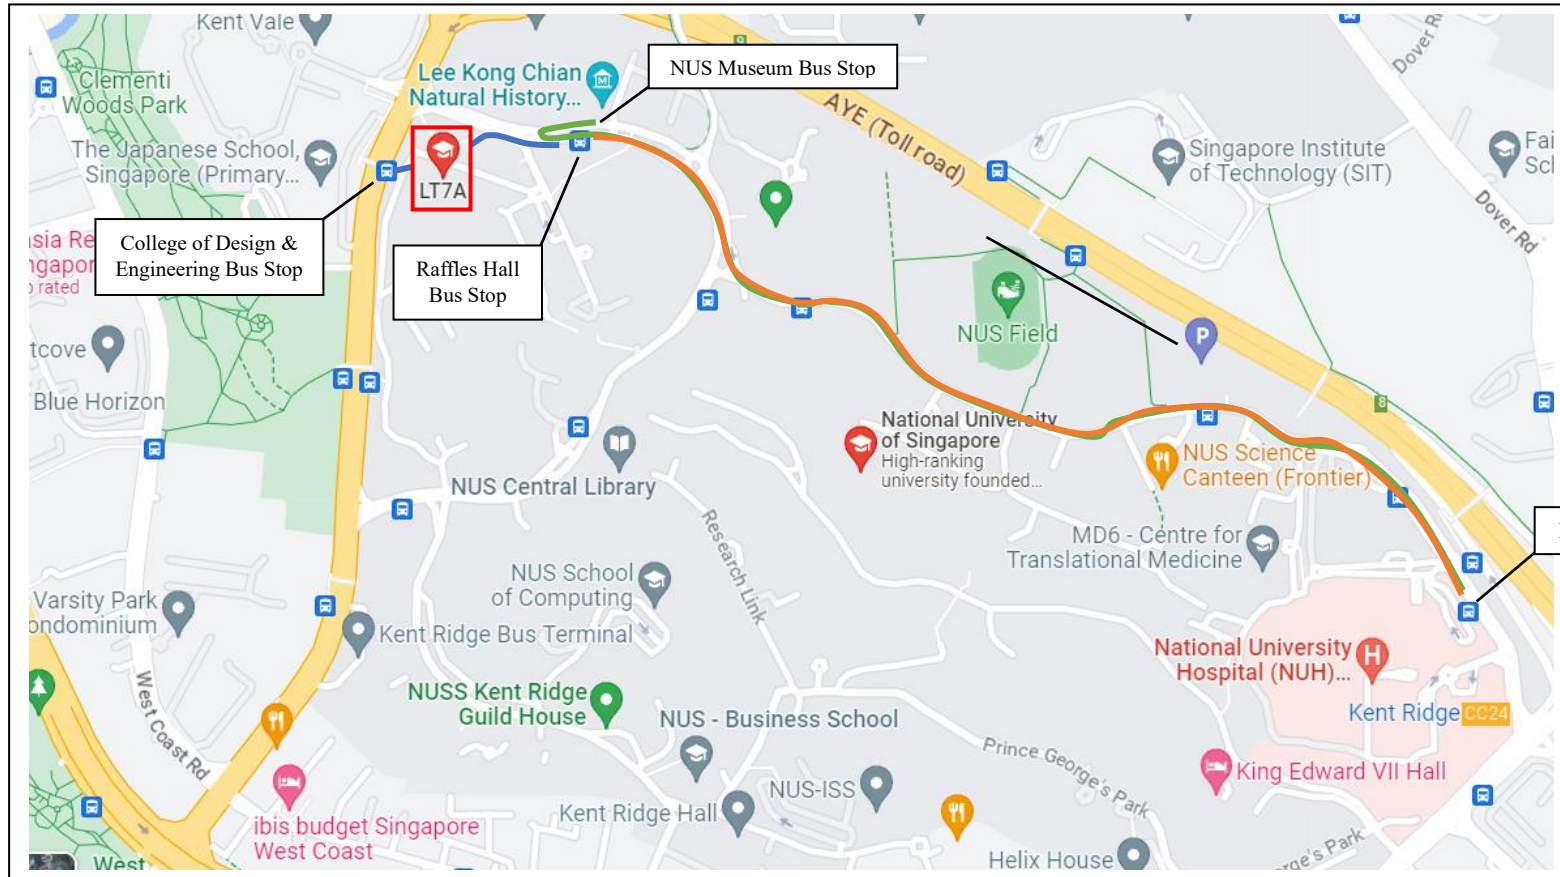

AC2023 – LT7A Venue Map (Day 2, 29th May)

Legend

- NUS Shuttle Bus – BTC
- NUS Shuttle Bus – D2
- Walking

Directions

To get to NUS LT7A, participants can take the following bus services and walk:

- NUS Shuttle Bus BTC from Kent Ridge MRT bus stop to Raffles Hall bus stop
- NUS Shuttle Bus D2 from Kent Ridge MRT bus stop to NUS Museum bus stop
- SBS Transit Buses 33, 96, 96A, 183, 188, or 188e to the College of Design & Engineering bus stop

Note: Ushers will be present at bus stops to guide participants to venue

More Info

Follow the AC2023 Telegram Channel for up to date information!