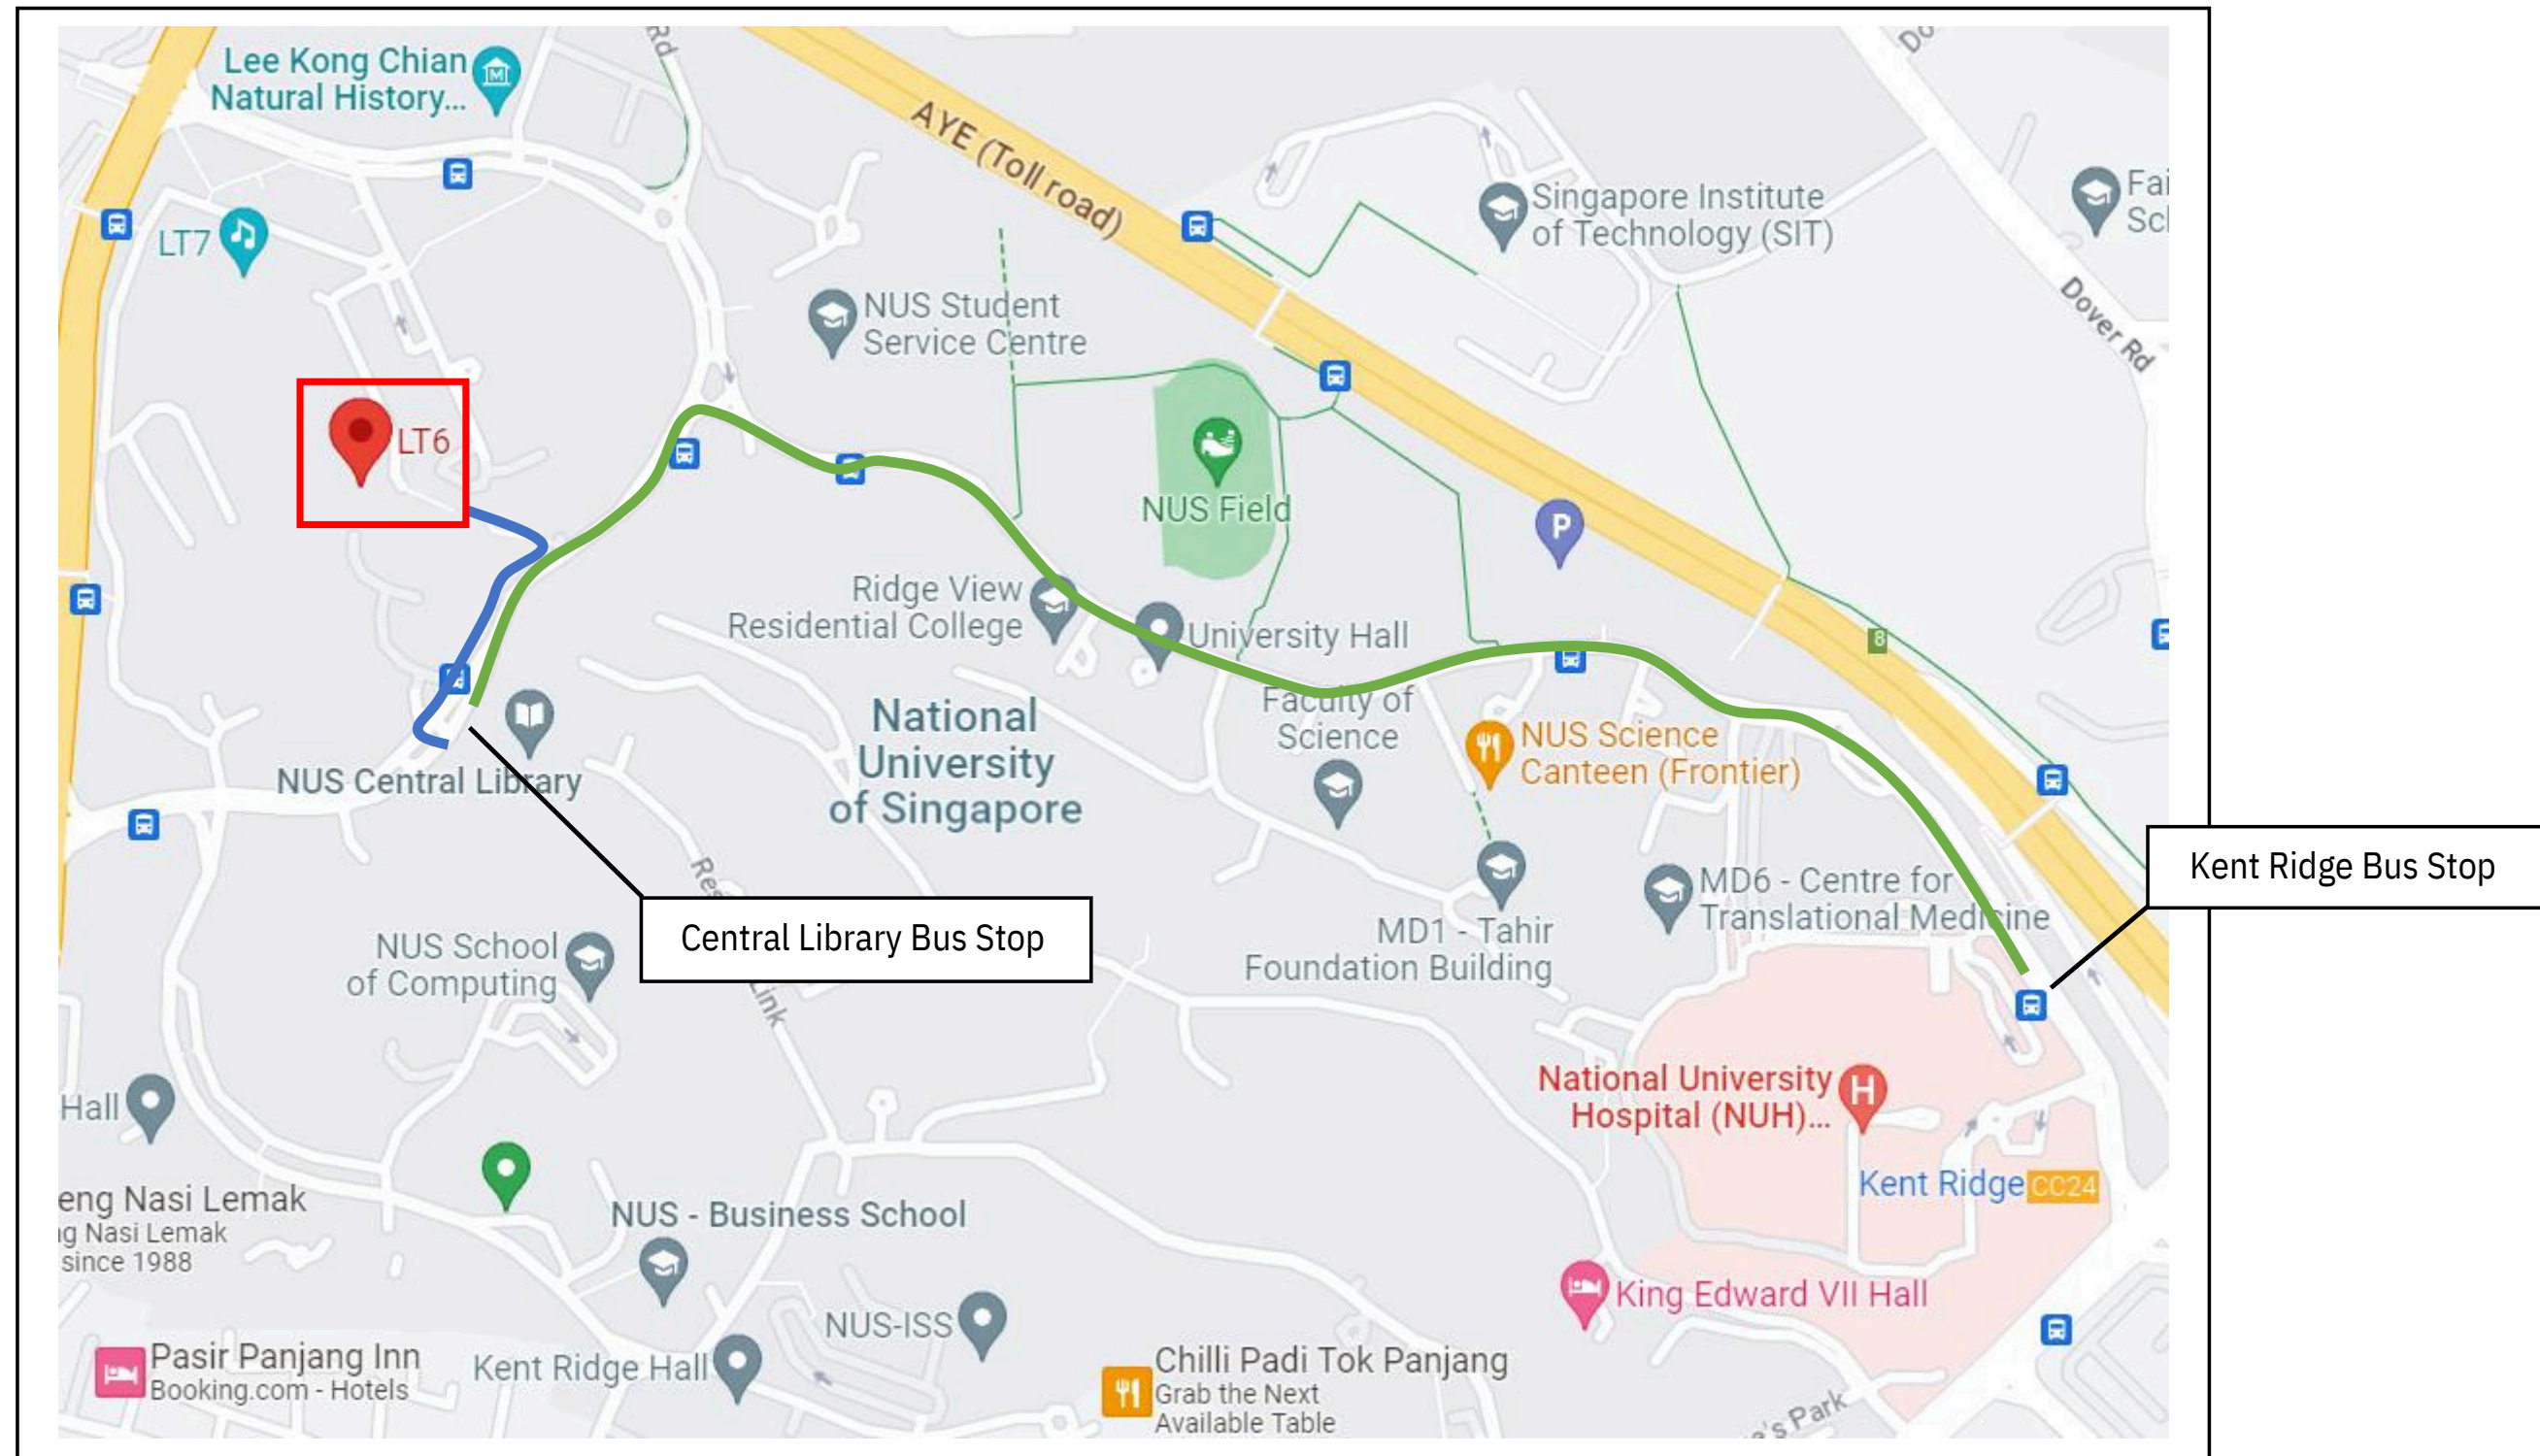

AC2024 – NUS LT6 Venue Map (Day 3, 8th June)

Directions

To get to NUS LT6, participants can take the following bus services and walk: - NUS Shuttle Bus A1 from Kent Ridge MRT bus stop to Central Library bus stop - SBS Transit Bus 95 from Kent Ridge MRT bus stop to Central Library bus stop

Note: Ushers will be present at bus stop to guide participants to venue

More Info

Follow the AC2024 Telegram Channel for up to date information!

- Bus Service - A1 / 95
- Walking