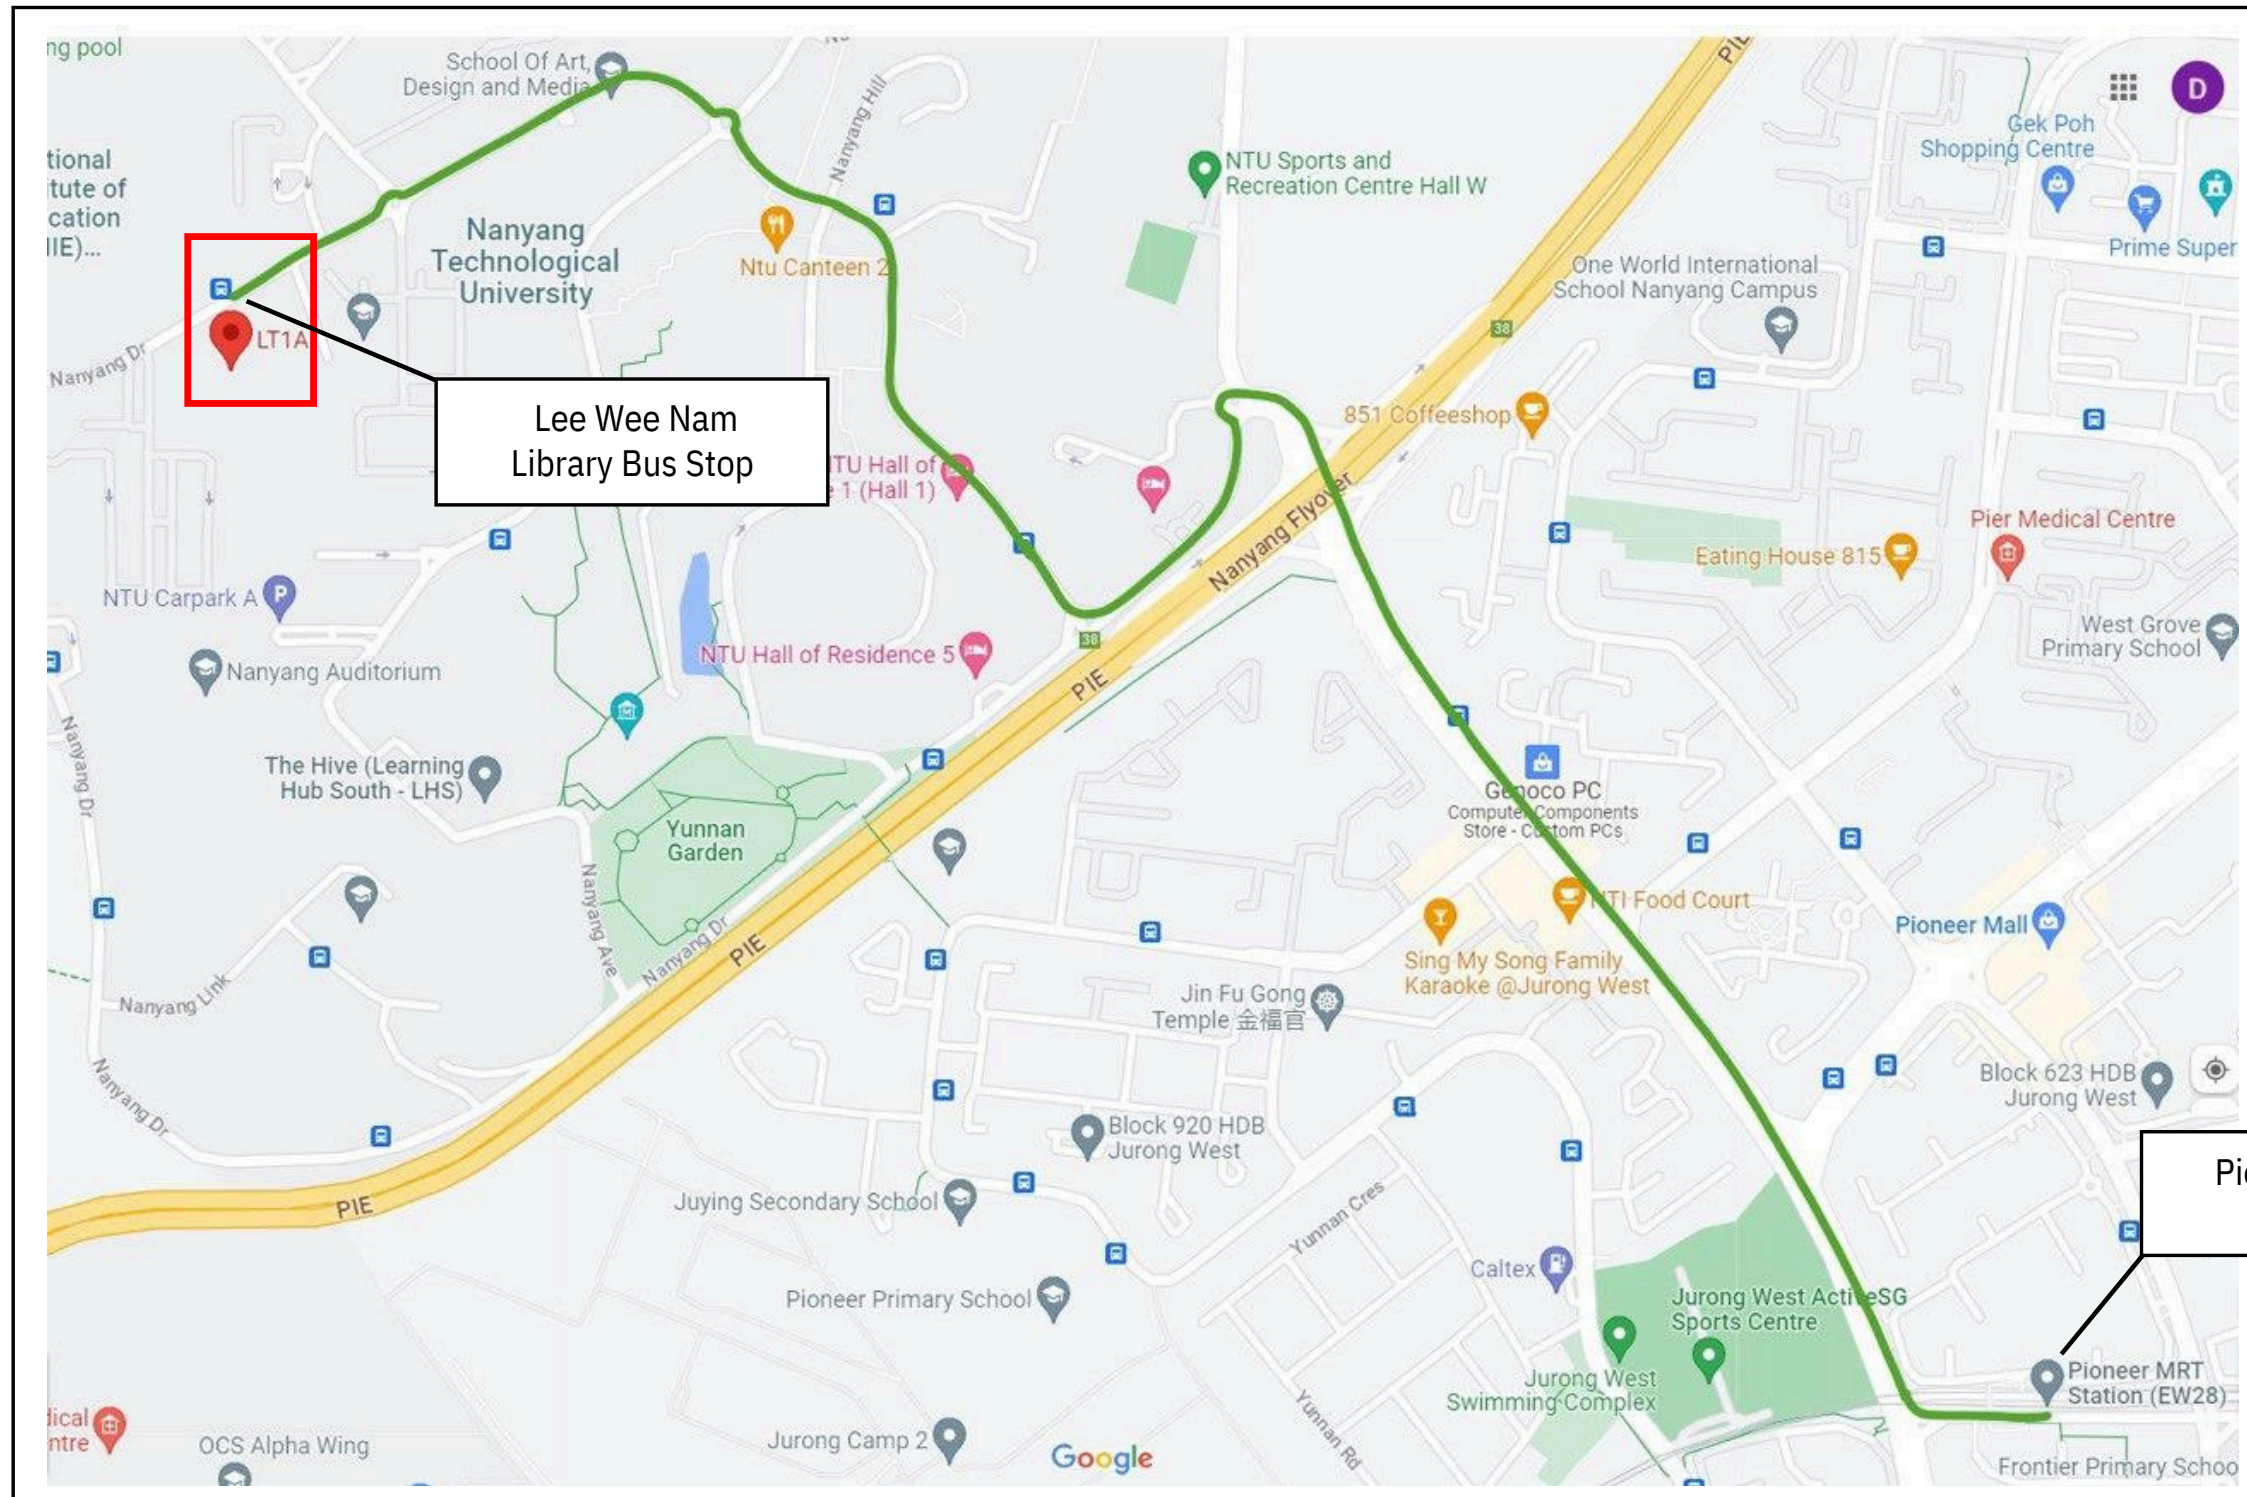

# AC2024 – NTU LT1A Venue Map (Day 1, 1st June)

## Legend

— SBS Transit Bus – 179

## Directions

To get to NTU LT1A, participants can take the following bus service and walk: -  
SBS Transit Bus 179 from Pioneer Station Exit A bus stop to Lee Wee Nam

Library bus stop

Note: Ushers will be present at bus stop to guide participants to venue

## More Info

Follow the AC2024 Telegram Channel for up to date information!

-  Bus Service - A1 / 95
-  Walking